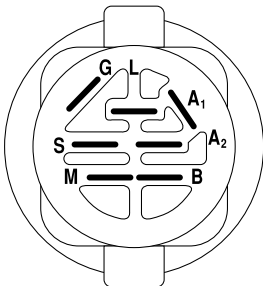

TRACTOR- -MODEL NO. 125CRD (P125CRDC) PRODUCT NO. 954 12 00-33 SCHEMATIC

IGNITION SWITCH

POSITION	CIRCUIT	"MAKE"
OFF	M+G+A1	NONE
RUN/LIGHT	B+A1	A2+L
RUN	B+A1	NONE
START	B + S + A1	NONE

WIRING INSULATED CLIPS
NOTE: IF WIRING INSULATED CLIPS WERE REMOVED FOR SERVICING OF UNIT, THEY SHOULD BE REPLACED TO PROPERLY SECURE YOUR WIRING.

POSITION	CIRCUIT
OFF	C + G, B + H
ON	C + F, B + E, A + D

HEADLIGHTS

NOTE
YOUR TRACTOR IS EQUIPPED WITH A SPECIAL ALTERNATOR SYSTEM. THE LIGHTS ARE NOT CONNECTED TO THE BATTERY, BUT HAVE THEIR OWN ELECTRICAL SOURCE. BECAUSE OF THIS, THE BRIGHTNESS OF THE LIGHTS WILL CHANGE WITH ENGINE SPEED. AT IDLE THE LIGHTS WILL DIM. AS THE ENGINE IS SPEEDED UP, THE LIGHTS WILL BECOME THEIR BRIGHTEST.