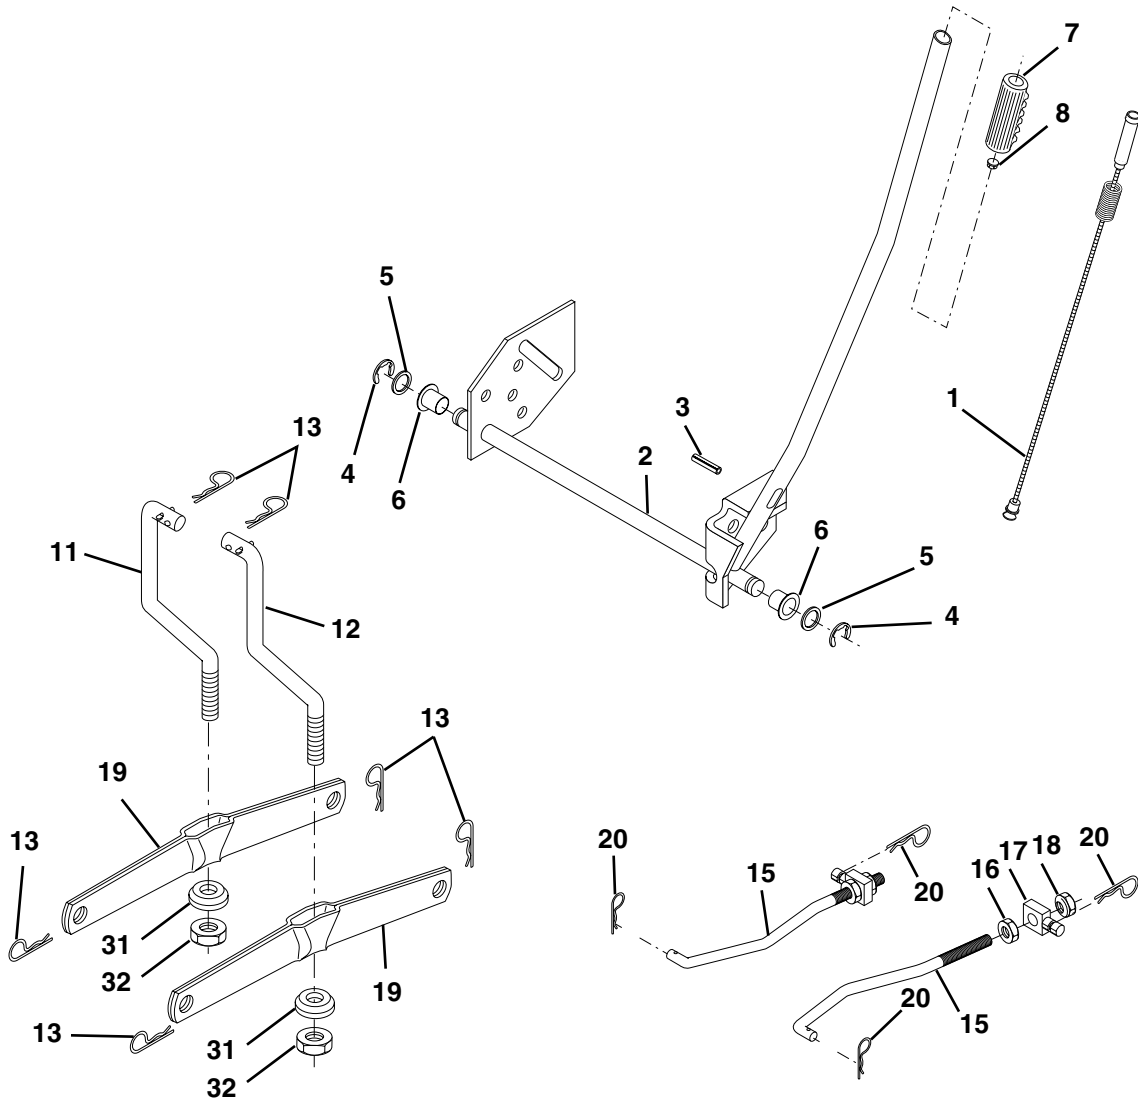

WHEELS & TIRES

KEY NO.	PART NO.	DESCRIPTION
1	532059192	Cap Value Tire
2	532065139	Stem Value
3	532106222	Tire F Ts 15 X 6 0 - 6 Service
4	532059904	Tube Inner Front #35060
5	532125121	Rim Asm 6"front Service
6	532124957	Fitting Grease
7	532124959	Bearing Flange
8	532125122	Rim Asm 8"rear Service
9	532124635	Tire R Ts 18 x 8.5-8 Service
10	532124926	Tube Rear 9 5 X 8 Service
11	532175039	Cap Axle Blk 1 50 X 1 00
--	532144334	Sealant, Tire (10 oz. tube)

NOTE: All component dimensions given in U.S. inches
1 inch = 25.4 mm

REPAIR PARTS

TRACTOR- -MODEL NO. 125CRD (P125CRDC) PRODUCT NO. 954 12 00-33
ENIGNE

KEY NO.	PART NO.	DESCRIPTION
1	532170865	Control Throt/Ch
2	817720410	Screw Hex Thd Cut 1/4-20 x 5/8 T
3	-----	Engine Briggs Model 289707 Order Parts from Engine Manufacturer
4	532137348	Muffler Exhaust
13	532165291	Gasket 1 313 Id Tin Plated
16	811050600	Washer Lock Ext Tooth 3/8
23	532169837	Shield Browning/Debris Guard
29	532137180	Arrestor Spark
31	532174642	Tank Fuel 2.00 Fr
32	532140527	Cap Asm Fule Top Vent N/Lany
33	532123487	Clamp Hose Blk
37	532137040	Line Fuel 20"
38	532148315	Plug Drain Oil Easy
44	817670412	Screw Hexwsh Thdrol 1/4-20 x 3/4
45	817000612	Screw Hexwsh Thdr 3/8-16 x 3/4
46	819091416	Washer 9/32 x 7/8 x 16ga
62	810040500	Washer Lock Hvy Hlcl Spr 5/16
66	532127951	Stop Throttle 3000 Rpm
72	871070512	Screw Hexhd Cap 5/16-18 x 3/4
78	817060620	Screw 3/8-16 x 1-1/4
81	873510400	Nut Keps 1/4-20 UNC

NOTE: All component dimensions given in U.S. inches
1 inch = 25.4 mm

REPAIR PARTS

TRACTOR- -MODEL NO. 125CRD (P125CRDC) PRODUCT NO. 954 12 00-33
MOWER LIFT

REPAIR PARTS

TRACTOR- -MODEL NO. 125CRD (P125CRDC) PRODUCT NO. 954 12 00-33
MOWER LIFT