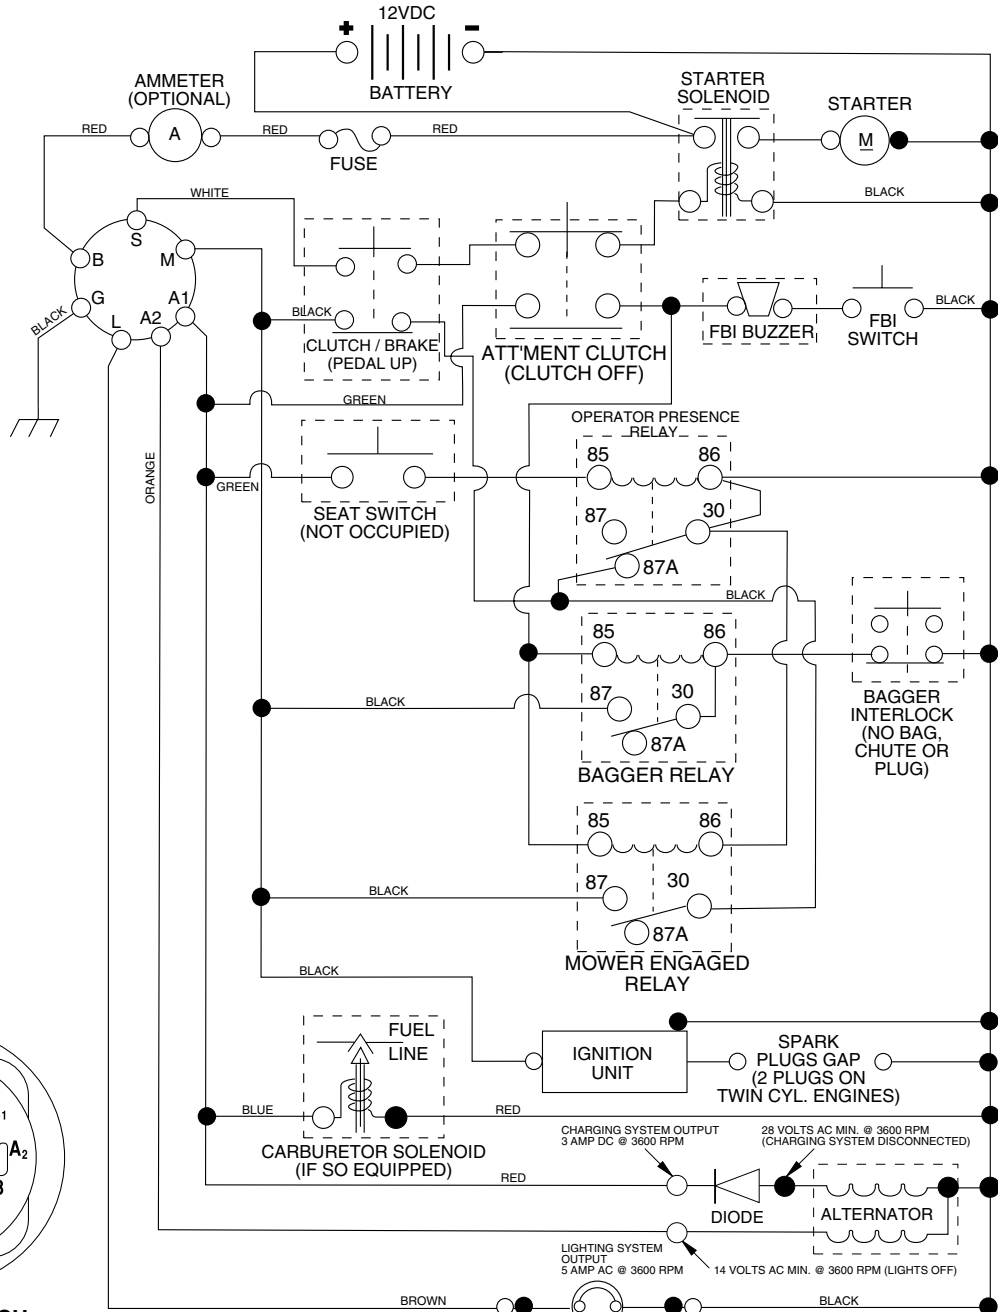

Pièces détachées

Reserve onderdelen

Respuestot

Reservedelar

TRACTOR- -MODEL NO. 125CRD (P125CRDC) PRODUCT NO. 954 12 00-33 SCHEMATIC

IGNITION SWITCH

POSITION	CIRCUIT	"MAKE"
OFF	M+G+A1	NONE
RUN/LIGHT	B+A1	A2+L
RUN	B+A1	NONE
START	B + S + A1	NONE

RELAY

REPAIR PARTS

TRACTOR- -MODEL NO. 125CRD (P125CRDC) PRODUCT NO. 954 12 00-33
ELECTRICAL

REPAIR PARTS

TRACTOR- -MODEL NO. 125CRD (P125CRDC) PRODUCT NO. 954 12 00-33
ELECTRICAL

KEY NO.	PART NO.	DESCRIPTION
1	532144925	Battery 12 Volt 25 AMP Wet
2	874760412	Bolt Hex Hd 1/4-20 Unc X 3/4
16	532153664	Switch Interlock Push-In
21	532166181	Harness Asm Light W/4152J
22	532004152	Bulb Light #1156
24	532124780	Cable Starter 6Ga 11" Red
25	532165987	Cable Battery Crd 56" Red
26	532166180	Fuse 15 Amp
27	873510400	Nut Keps Hex 1/4-20 Unc
28	532127725	Cable Ground 6Ga 18" Black
29	532160784	Switch Plunger Normal Op Olive
30	532175566	Switch Ignition
33	532140401	Key Ign
40	532170164	Harness Ign
41	871110408	Bolt Flk Fin Hex 1/4-20 Unc X 1/2
42	532131563	Cover Terminal Red
43	532175141	Solenoid
48	532140844	Adapter Ammeter Rectangular
52	532141940	Protection Wire Loop
58	532169419	Buzzer Crd
59	532166299	Switch FBI CRD
65	817211008	Screw Slftp #10-16 x 1/2 Ty-Ab
66	817490608	Screw Thdrol 3/8-16 x 1/2 Ty-Tt
81	532109748	Relay Asm

NOTE: All component dimensions given in U.S. inches.
1 inch = 25.4 mm

REPAIR PARTS

TRACTOR- -MODEL NO. 125CRD (P125CRDC) PRODUCT NO. 954 12 00-33
DECALS

KEY NO.	PART NO.	DESCRIPTION
1	532145498	Decal Read Owner's Manual Sym
2	532170839	Decal Hp Engine
3	532167151	Decal Hood Rh
4	532167152	Decal Hood Lh
5	532140986	Decal Grille
6	532126187	Decal 100 DBA
8	532145437	Decal Europe Stand Ce
9	532140987	Decal Fender Logo
10	532145005	Decal Bat Dan/Poi P/L Sym Wpn
11	532145494	Decal Mower Cut Finger Symbol
12	532159737	Decal Brake/Clutch Symbol Lt
13	532166959	Decal Warn Back Plate CRD