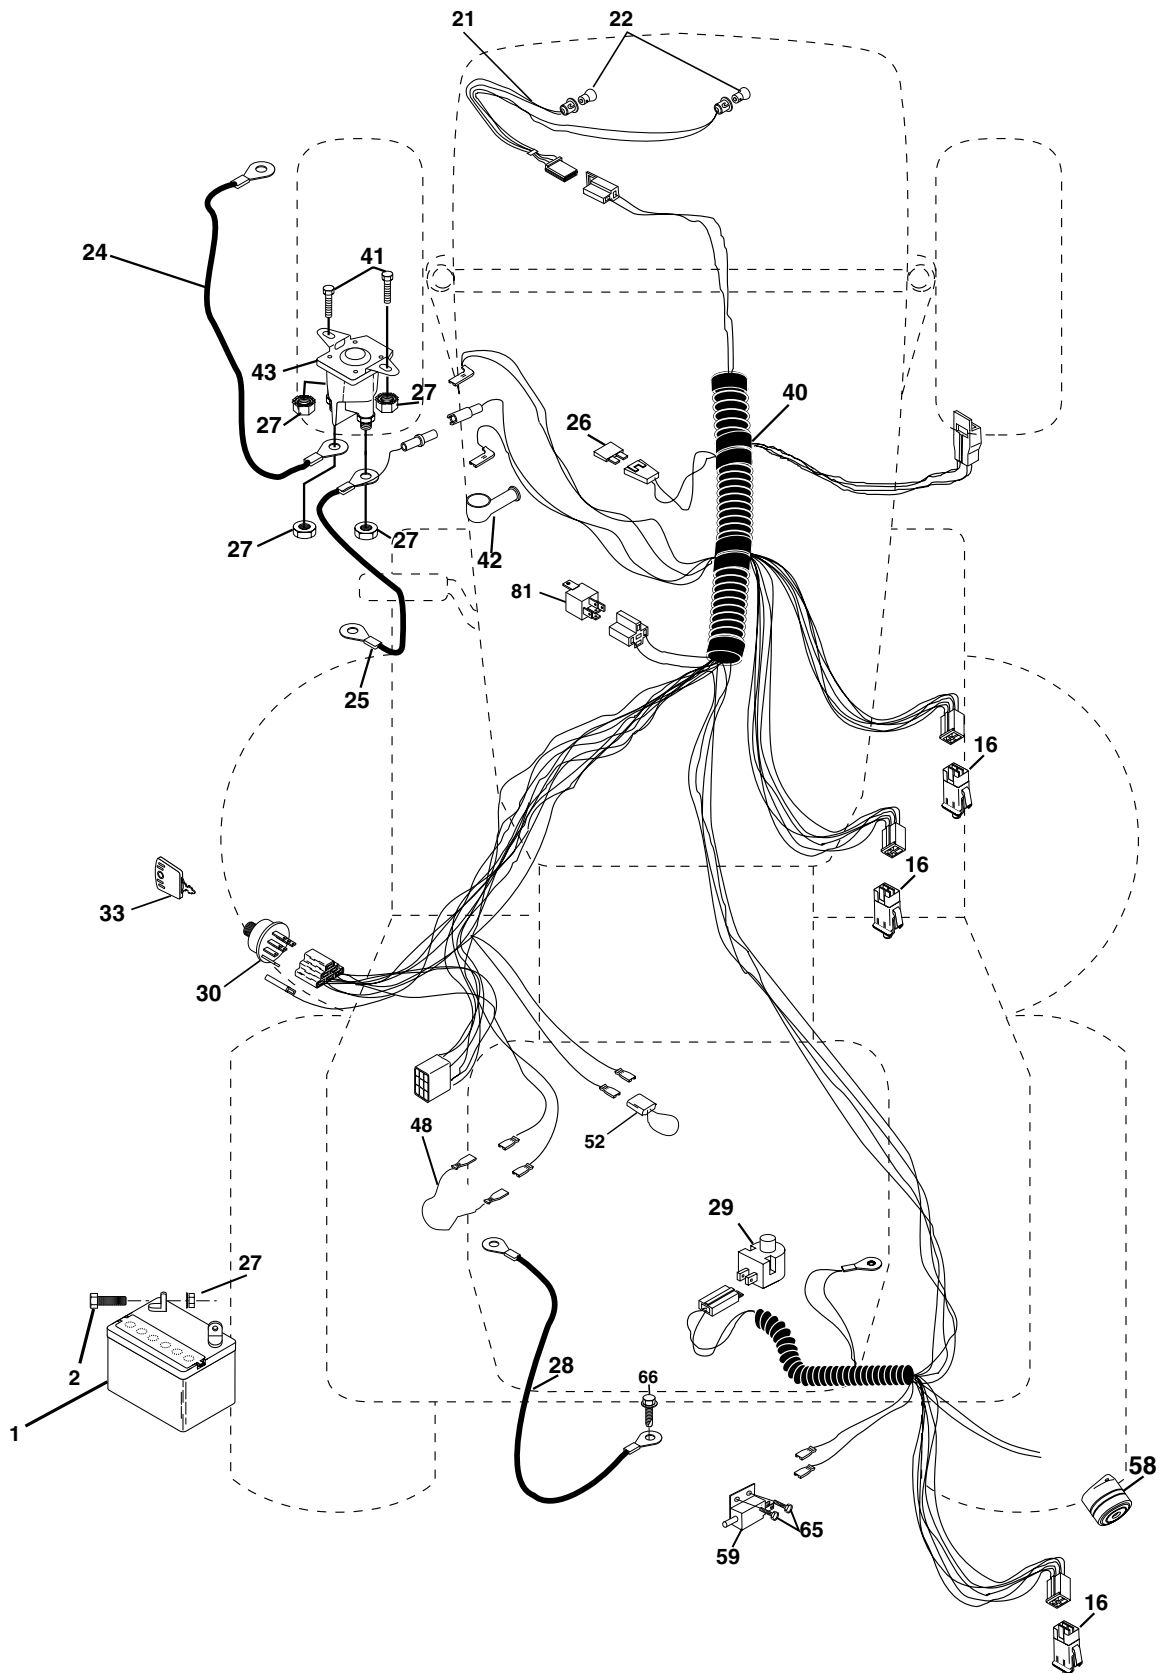

Pièces détachées

Reserve onderdelen

Respuestot

Reservedelar

TRACTOR- -MODEL NO. 125CRD (P125CRDC) PRODUCT NO. 954 12 00-33 SCHEMATIC

IGNITION SWITCH

POSITION	CIRCUIT	"MAKE"
OFF	M+G+A1	NONE
RUN/LIGHT	B+A1	A2+L
RUN	B+A1	NONE
START	B + S + A1	NONE

RELAY

REPAIR PARTS

TRACTOR- -MODEL NO. 125CRD (P125CRDC) PRODUCT NO. 954 12 00-33
ELECTRICAL

REPAIR PARTS

TRACTOR- -MODEL NO. 125CRD (P125CRDC) PRODUCT NO. 954 12 00-33
ELECTRICAL

KEY NO.	PART NO.	DESCRIPTION
1	532144925	Battery 12 Volt 25 AMP Wet
2	874760412	Bolt Hex Hd 1/4-20 Unc X 3/4
16	532153664	Switch Interlock Push-In
21	532166181	Harness Asm Light W/4152J
22	532004152	Bulb Light #1156
24	532124780	Cable Starter 6Ga 11" Red
25	532165987	Cable Battery Crd 56" Red
26	532166180	Fuse 15 Amp
27	873510400	Nut Keps Hex 1/4-20 Unc
28	532127725	Cable Ground 6Ga 18" Black
29	532160784	Switch Plunger Normal Op Olive
30	532175566	Switch Ignition
33	532140401	Key Ign
40	532170164	Harness Ign
41	871110408	Bolt Flk Fin Hex 1/4-20 Unc X 1/2
42	532131563	Cover Terminal Red
43	532175141	Solenoid
48	532140844	Adapter Ammeter Rectangular
52	532141940	Protection Wire Loop
58	532169419	Buzzer Crd
59	532166299	Switch FBI CRD
65	817211008	Screw Slftp #10-16 x 1/2 Ty-Ab
66	817490608	Screw Thdrol 3/8-16 x 1/2 Ty-Tt
81	532109748	Relay Asm

NOTE: All component dimensions given in U.S. inches.
1 inch = 25.4 mm

REPAIR PARTS

TRACTOR- -MODEL NO. 125CRD (P125CRDC) PRODUCT NO. 954 12 00-33
DECALS

KEY NO.	PART NO.	DESCRIPTION
1	532145498	Decal Read Owner's Manual Sym
2	532170839	Decal Hp Engine
3	532167151	Decal Hood Rh
4	532167152	Decal Hood Lh
5	532140986	Decal Grille
6	532126187	Decal 100 DBA
8	532145437	Decal Europe Stand Ce
9	532140987	Decal Fender Logo
10	532145005	Decal Bat Dan/Poi P/L Sym Wpn
11	532145494	Decal Mower Cut Finger Symbol
12	532159737	Decal Brake/Clutch Symbol Lt
13	532166959	Decal Warn Back Plate CRD