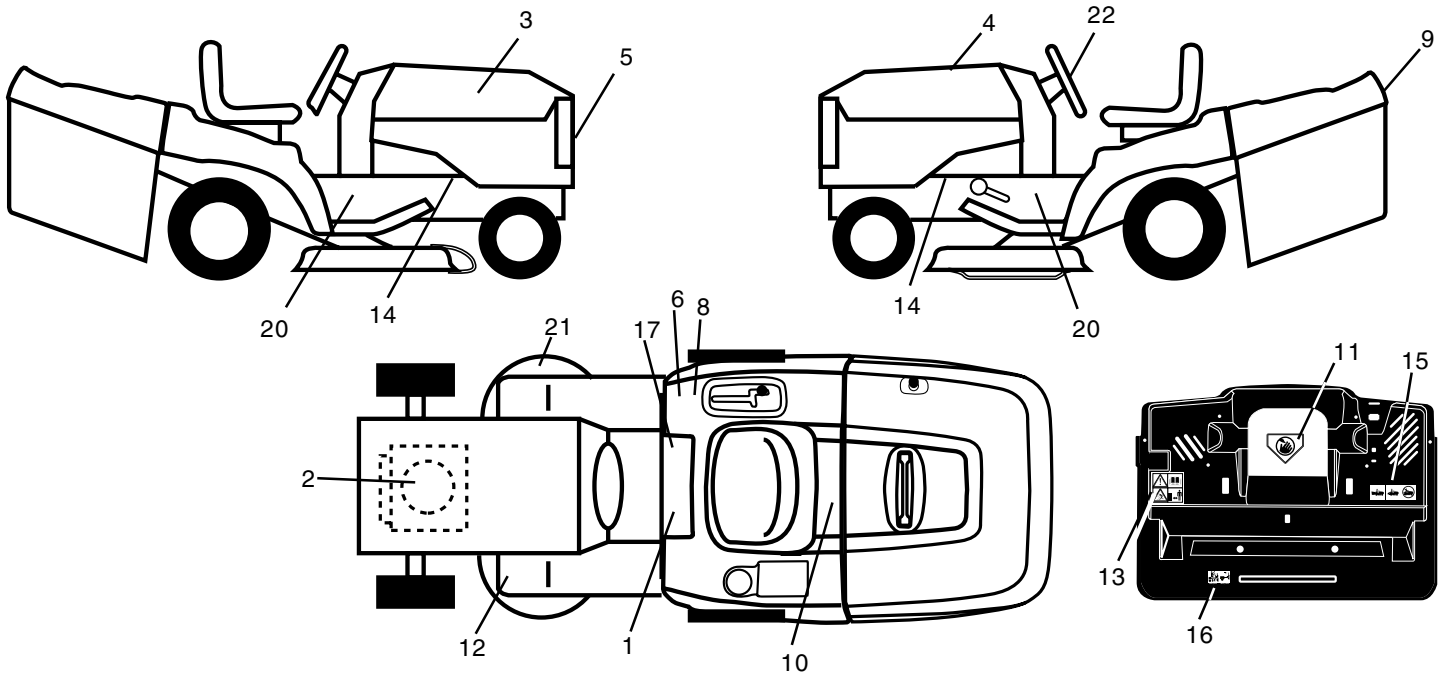

NOTE: All component dimensions given in U.S. inches.
1 inch = 25.4 mm.

REPAIR PARTS

TRACTOR- -MODEL NO. 125CRD (P125CRDC) PRODUCT NO. 954 12 00-33 SEAT ASSEMBLY

KEY NO.	PART NO.	DESCRIPTION
1	532140117	Seat
2	532140551	Bracket Pnt Pivot Seat (blk)
5	532145006	Clip Push In Hinged
7	532124181	Spring Seat Cprsn 2 250 Blk Zi
8	817000616	Screw 3/8-16 X 1-1/2
9	819131614	Washer 13/32 X 1 X 14 Ga.
10	532174894	Par Assembly Seat Tool-Free
12	532121246	Bracket Pnt Mounting Switch
13	532121248	Bushing Snap Blk Nyl 50 Id
14	872050412	Bolt Rdhd Sht Nk 1/4-20x1-1/2
15	532134300	Spacer Split

KEY NO.	PART NO.	DESCRIPTION
16	532121250	Spring Cprsn Plate SW 1.310 Ga
17	532123976	Nut Lock 1/4 Lge Flg Gr 5 Zinc
21	532171852	Bolt Shoulder 5/16-18 Unc-2A
22	873800500	Nut Hex Lock w/Ins 5/16-18
23	871110814	Bolt Hex Black
24	819171912	Washer 17/32 X 1-3/16 X 12 Ga.
25	532127018	Bolt Shoulder 5/16-18 X 62
26	810040800	Washer Lock Hvy Hlcl Spr 1/2

NOTE: All component dimensions given in U.S. inches.
1 inch = 25.4 mm

REPAIR PARTS

TRACTOR- -MODEL NO. 125CRD (P125CRDC) PRODUCT NO. 954 12 00-33
DECALS

KEY NO.	PART NO.	DESCRIPTION
1	532145498	Decal Read Owner's Manual Sym
2	532170839	Decal Hp Engine
3	532167151	Decal Hood Rh
4	532167152	Decal Hood Lh
5	532140986	Decal Grille
6	532126187	Decal 100 DBA
8	532145437	Decal Europe Stand Ce
9	532140987	Decal Fender Logo
10	532145005	Decal Bat Dan/Poi P/L Sym Wpn
11	532145494	Decal Mower Cut Finger Symbol
12	532159737	Decal Brake/Clutch Symbol Lt
13	532166959	Decal Warn Back Plate CRD